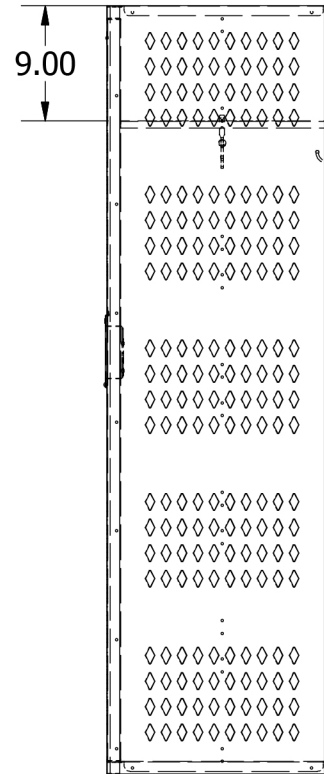

# 60" High Single Tier Jorgenson Athletic Locker

Allow  $\frac{1}{16}$ " growth per frame

2

1

Jorgenson Lockers

1239 South 700 West  
Salt Lake City, UT 84104  
101 Johnston Circle  
Palmetto, GA 30268