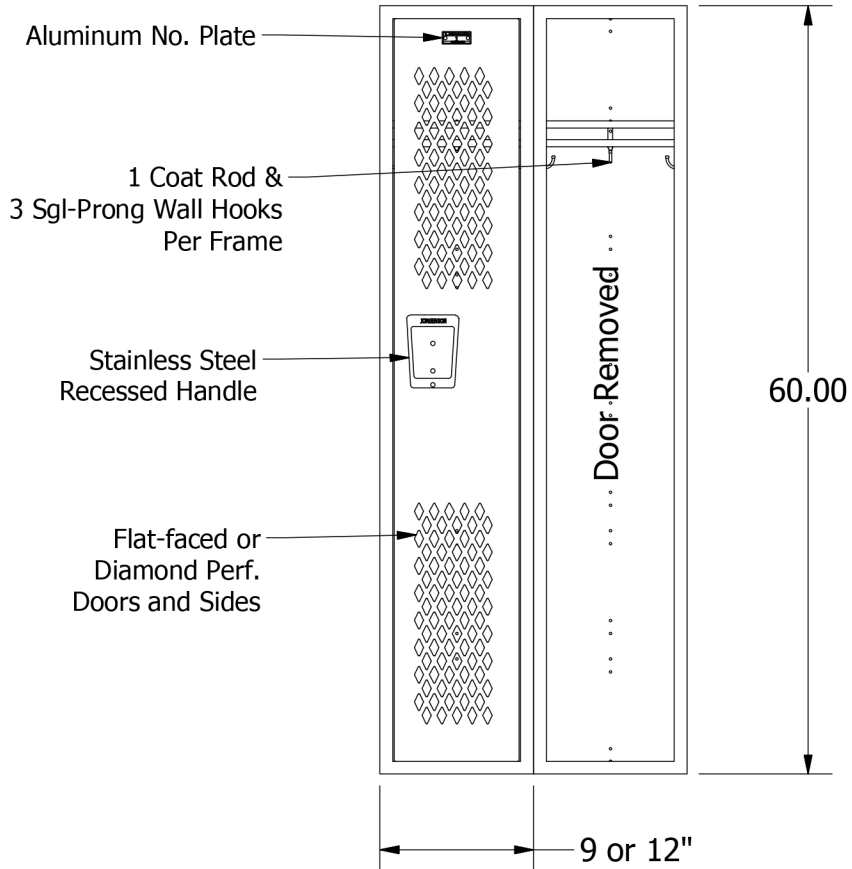

# 60" High Single Tier Jorgenson Athletic Locker

Allow  $\frac{1}{16}$ " growth per frame

2

1

Jorgenson Lockers

1239 South 700 West  
Salt Lake City, UT 84104  
101 Johnston Circle  
Palmetto, GA 30268